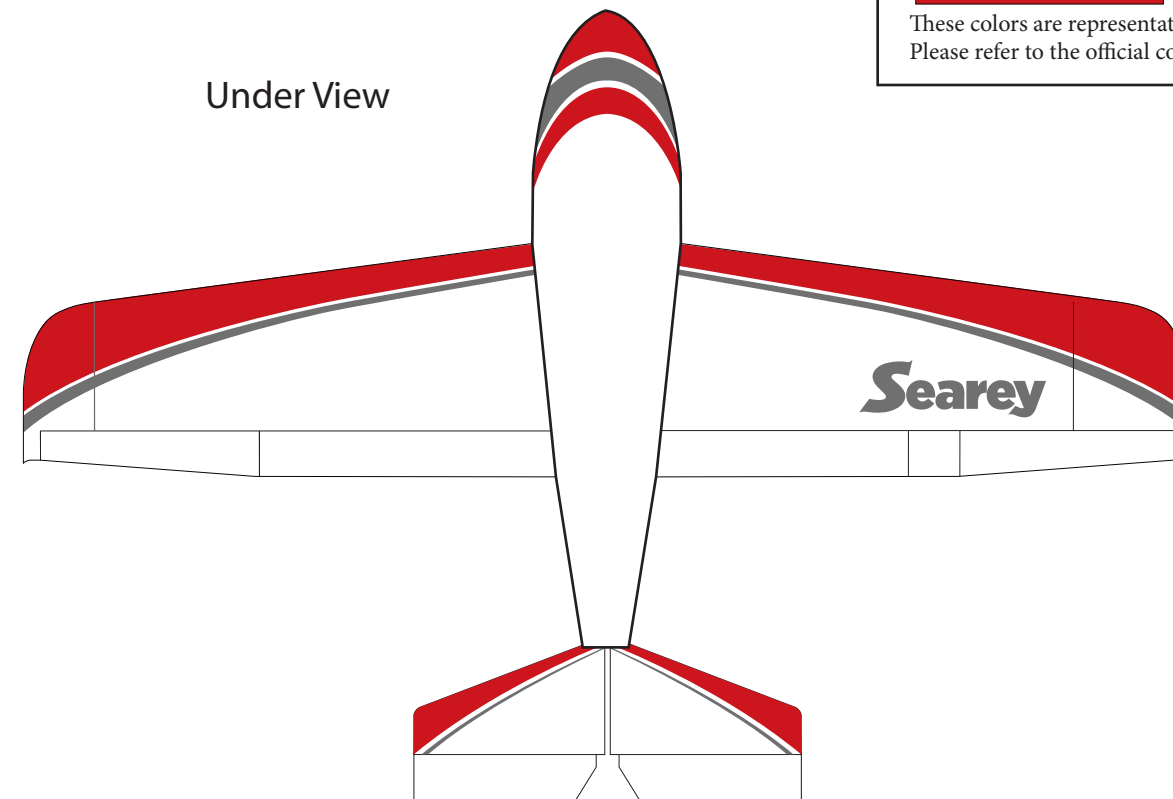

**Color Scheme:**

**Design ID: S142RWG1**

Fire Red  
P7140

Matterhorn  
White

Gray

These colors are representational of the color scheme.  
Please refer to the official color selector swatches from the sales associates.

Top View

Under View

Logo Sizes

Wing	58"
Tail	21"
Pylon	10"

Reverse View