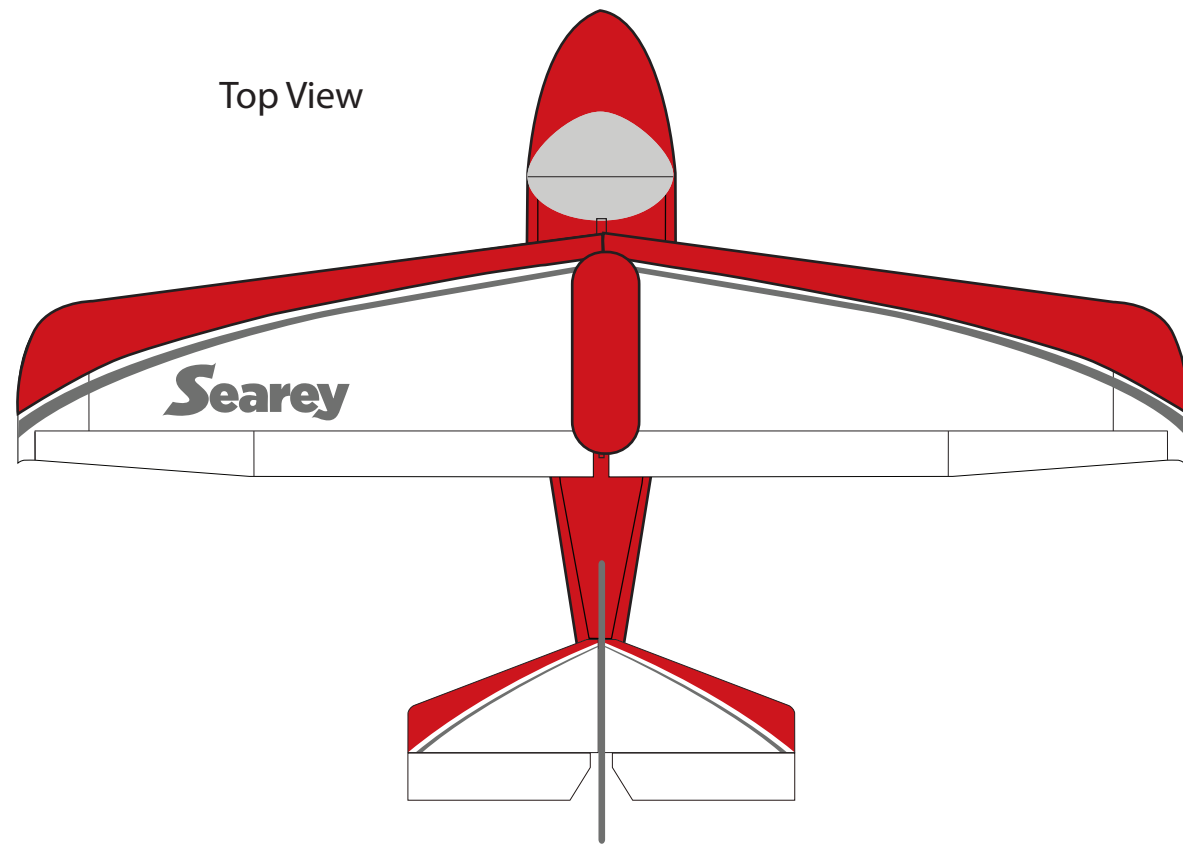

**Color Scheme:**

**Design ID: S142RWG1**

Fire Red  
P7140

Matterhorn  
White

Gray

These colors are representational of the color scheme.  
Please refer to the official color selector swatches from the sales associates.

Top View

Under View

Logo Sizes

Wing	58"
Tail	21"
Pylon	10"

Reverse View