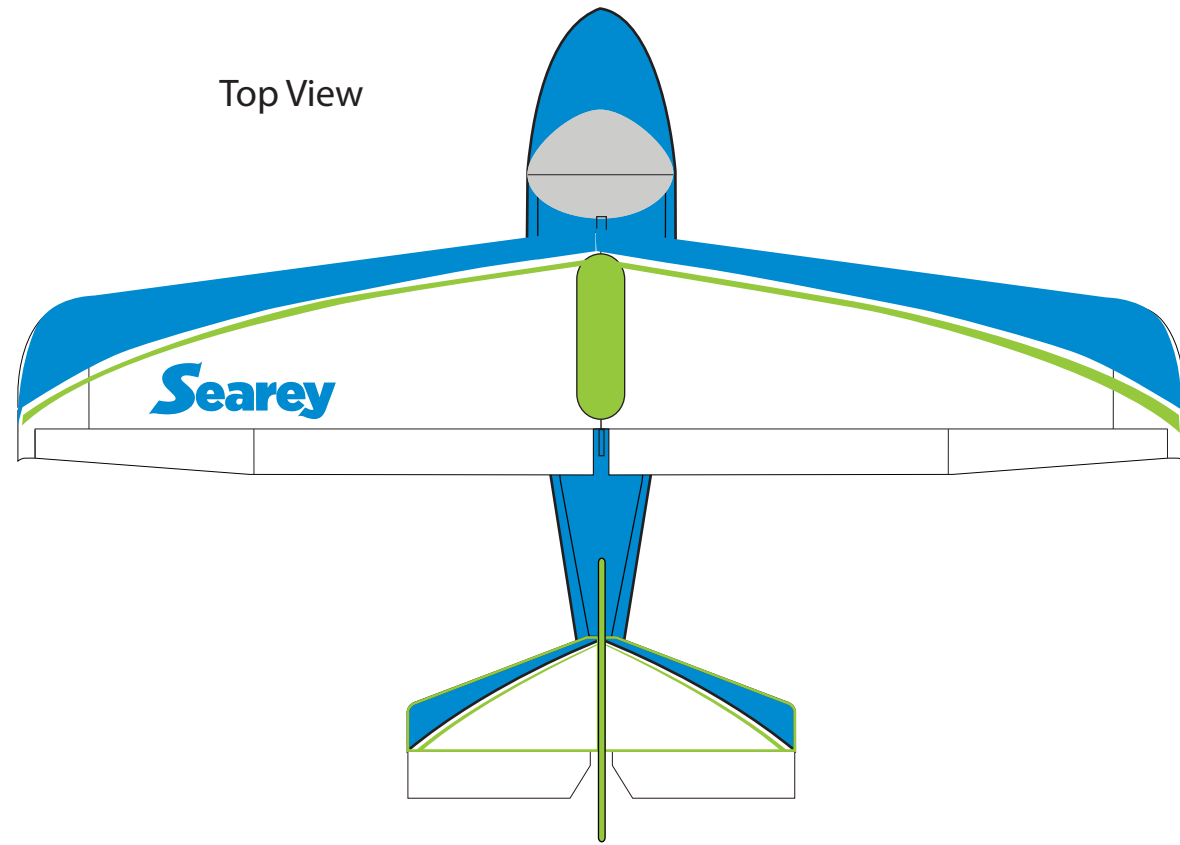

Color Scheme:

Design ID: S144BWG1

Bristol Blue
P1198

Matterhorn
White

Green Apple
M2296

These colors are representational of the color scheme.
Please refer to the official color selector swatches from the sales associates.

Top View

Under View

Logo Sizes

Wing	58"
Tail	21"
Pylon	10"

Reverse View