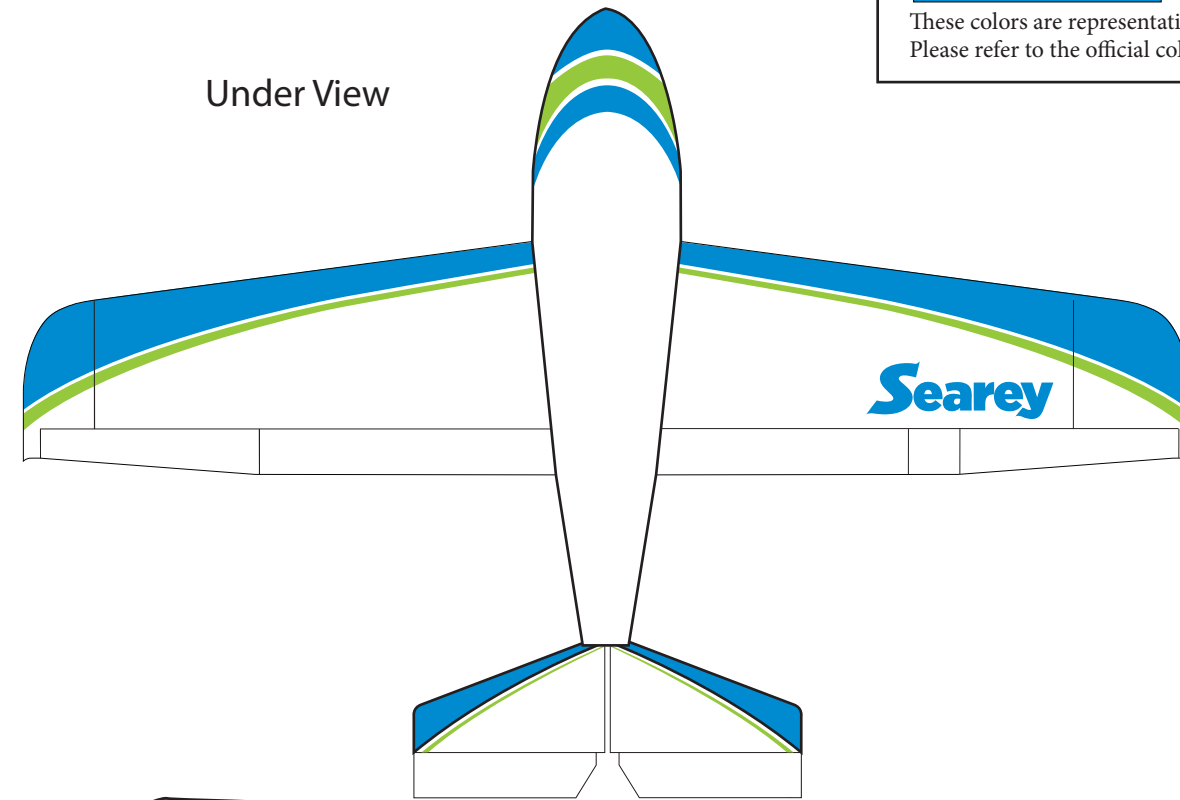

Color Scheme:

Design ID: S144BWG1

Bristol Blue
P1198

Matterhorn
White

Green Apple
M2296

These colors are representational of the color scheme.
Please refer to the official color selector swatches from the sales associates.

Top View

Under View

Logo Sizes

Wing	58"
Tail	21"
Pylon	10"

Reverse View