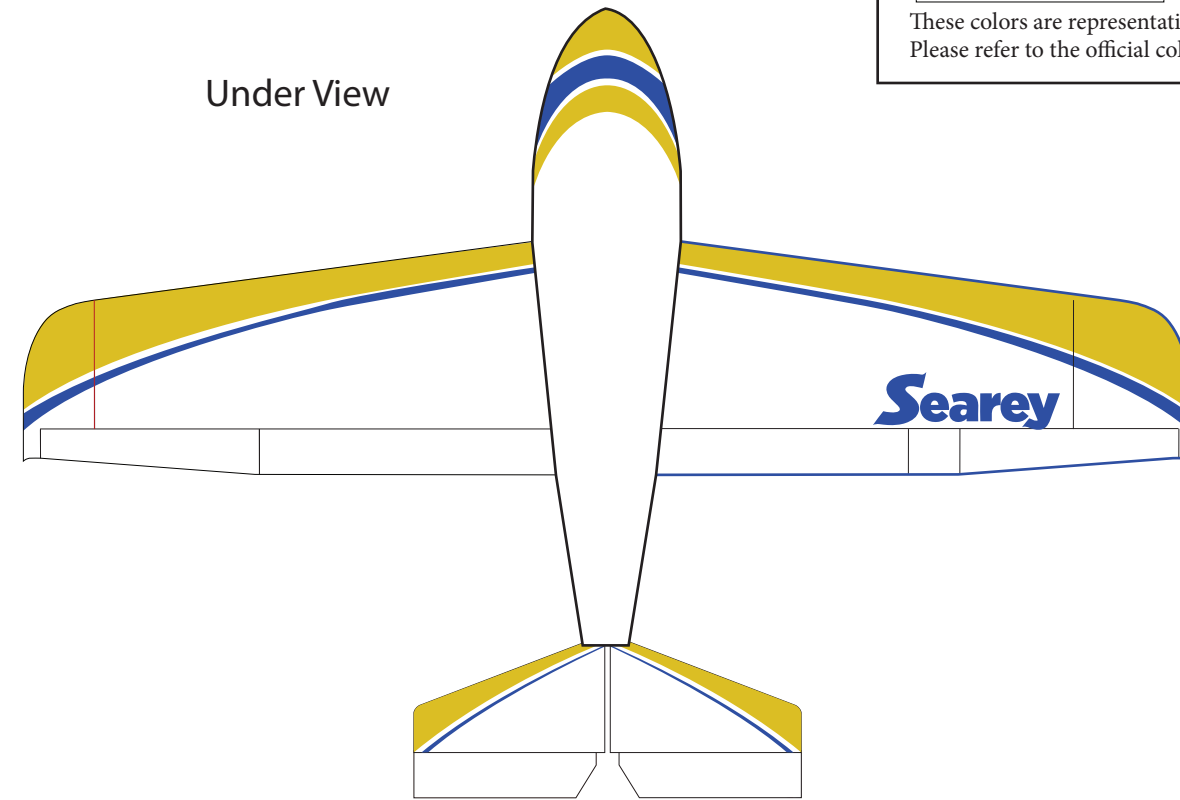

Color Scheme:

Design ID: S145YWB1

These colors are representational of the color scheme.
Please refer to the official color selector swatches from the sales associates.

Top View

Under View

Logo Sizes

Wing	58"
Tail	21"
Pylon	10"

Reverse View