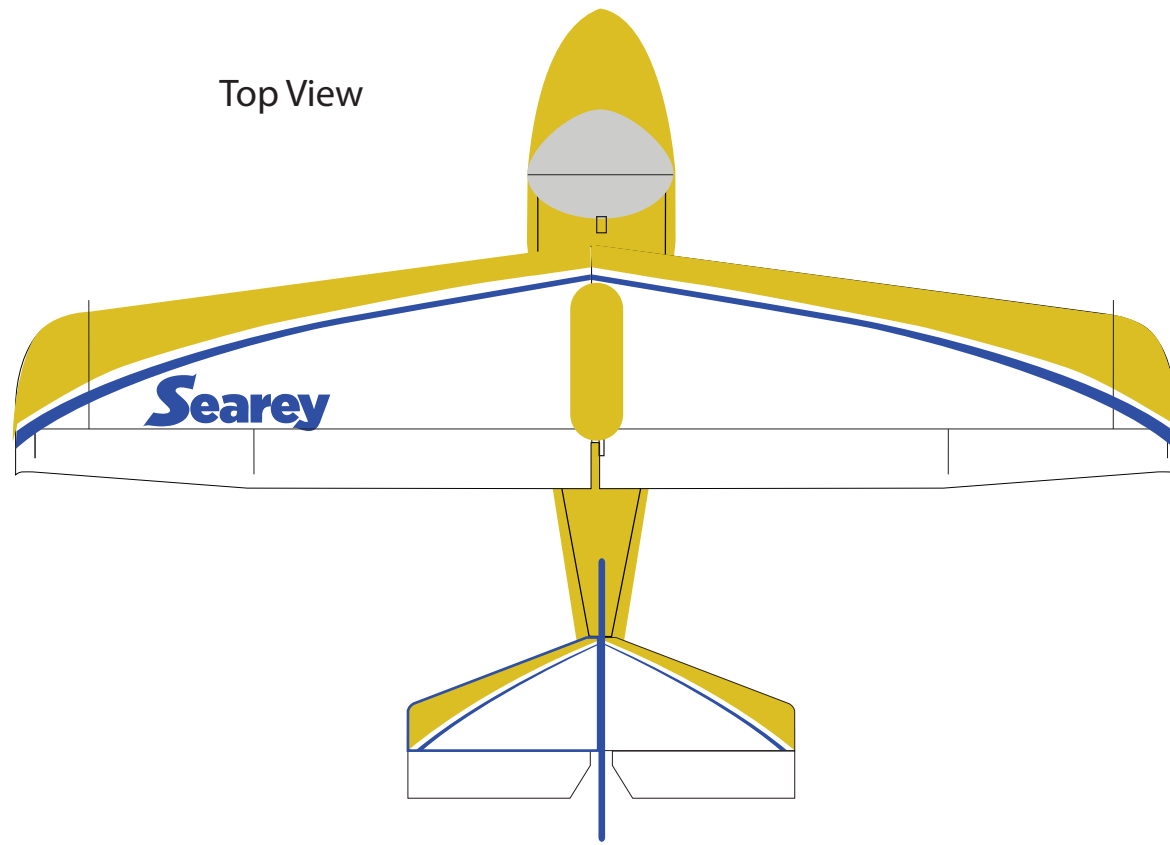

Color Scheme:

Design ID: S145YWB1

These colors are representational of the color scheme.
Please refer to the official color selector swatches from the sales associates.

Top View

Under View

Logo Sizes

Wing	58"
Tail	21"
Pylon	10"

Reverse View